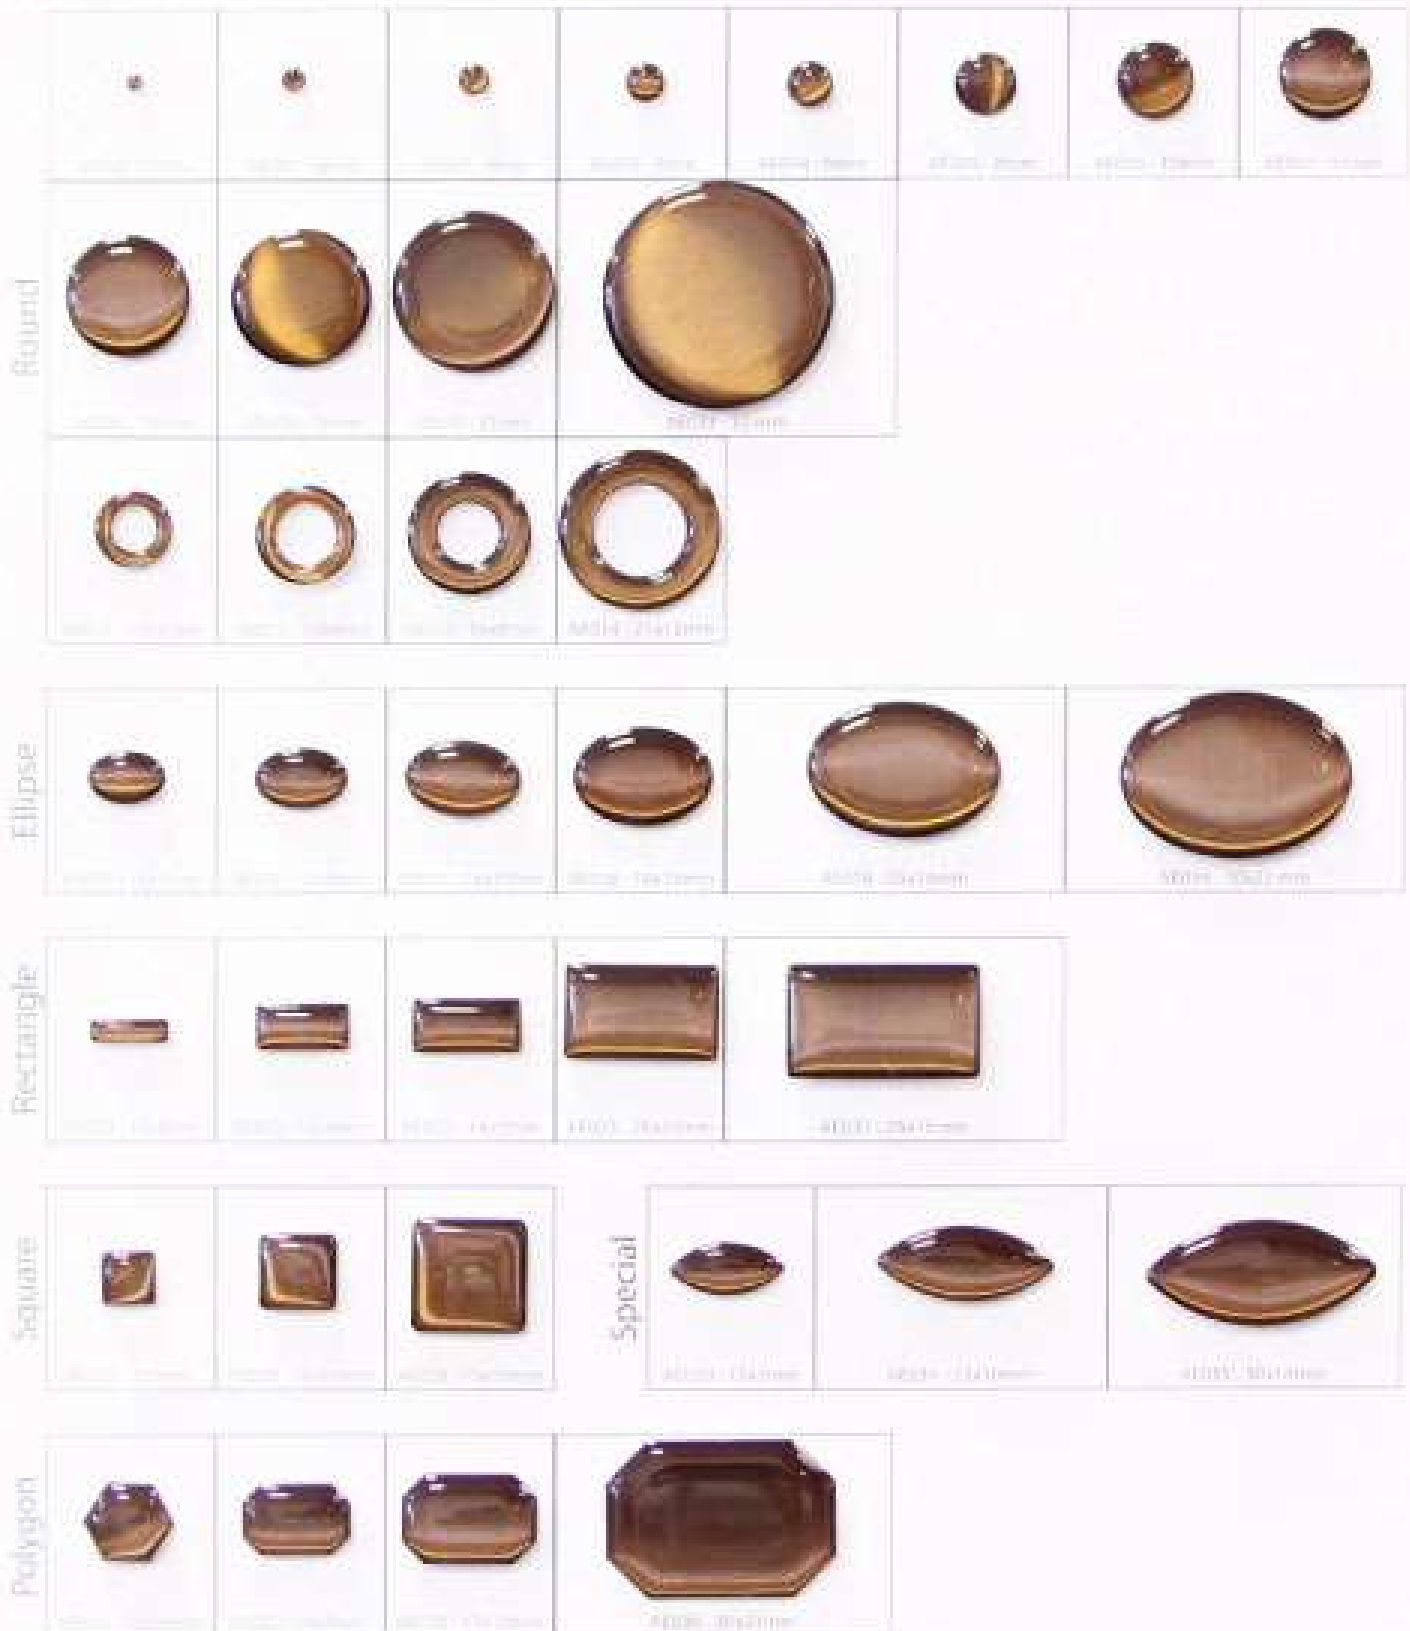

1	2	3	4	5	6	7	8	9	10	11	12
13	14	15	16	17	18	19	20	21	22	23	24
25	26	27	28	29	30	31	32	33	34	35	36
X	X	X	X	X	X	X	X	X	X	X	X
37	38	39	40	41	42	43	44	45	46	47	48
49	50	51	52	53	54	55	56	57	58	59	60
X	X	X	X	X	X	X	X	X	X	X	X
61	62	63	64	65	66	67	68	69	70	71	72
73	74	75	76	77	78	79	80	81	82	83	84
	X			X							
85	86	87	88	89	90	91	92	93	94	95	96
97	98	99	100	101	102	103	104	105	106	107	108
										X	X
109	110	111	112	113	114	115	116	117	118	119	120
X											

** color tone can be changeable depending on production time

** conditions for pressing Faceted Epoxy (Back side)

** pressure :2.8~3.0kg

** Temperature :160~170

** Time :8~10 seconds (small size) more than 15seconds (big size)

Epoxy Stone